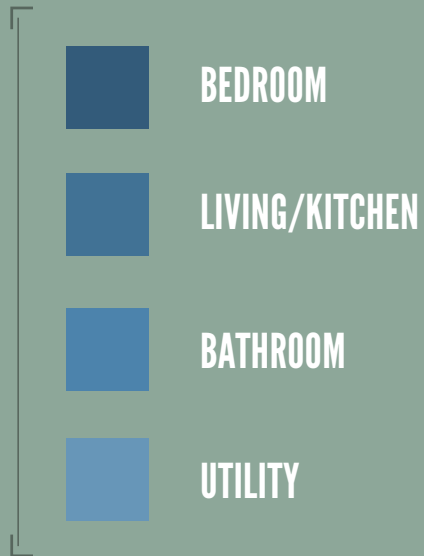

# Two Bedroom

898 SQ. FT. UNIT

[INFO@LIBERTADDESMOINES.COM](mailto:INFO@LIBERTADDESMOINES.COM)

515-630-5300 | 4421 SE 14TH STREET, DES MOINES, IA