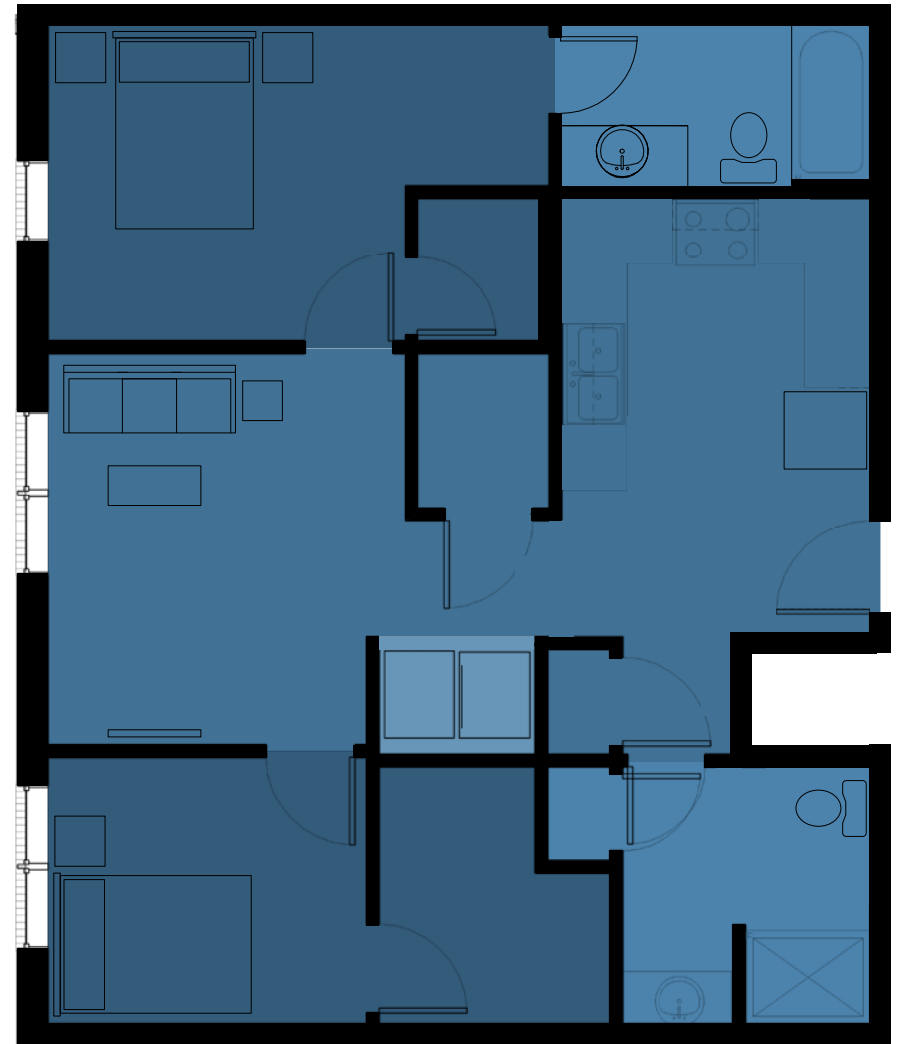

# Two Bedroom

898 SQ. FT. UNIT

[INFO@LIBERTADDESMOINES.COM](mailto:INFO@LIBERTADDESMOINES.COM)

515-630-5300 | 4421 SE 14TH STREET, DES MOINES, IA

# Two Bedroom

898 SQ. FT. | ACCESSIBLE UNIT

[INFO@LIBERTADDESMOINES.COM](mailto:INFO@LIBERTADDESMOINES.COM)

515-630-5300 | 4421 SE 14TH STREET, DES MOINES, IA