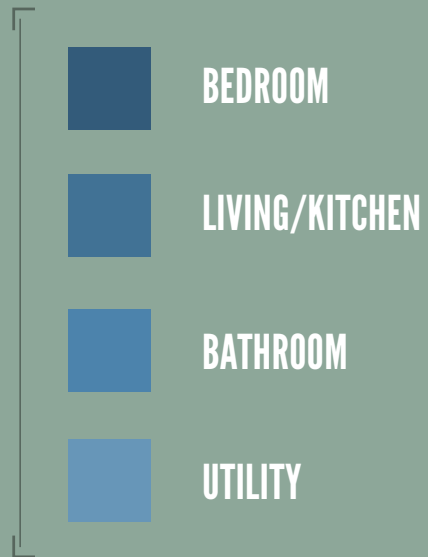

Two Bedroom

898 SQ. FT. | ACCESSIBLE UNIT